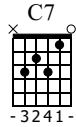

Alberta

Eric Clapton

Standard tuning

♩ = 100

(♩ = ³♩)

S-Gt

mf f

C G