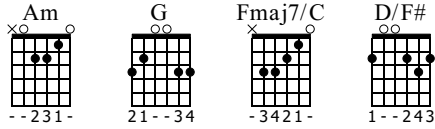

Angel of mercy

Black Label Society

Standard tuning

♩ = 80

A) Intro et Couplet

S-Gt

mf

TAB

3x

TAB

B) Refrain

TAB

mf

TAB