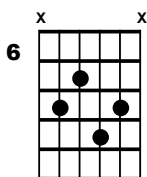

Take the A train

Tempo = 140

Duke Ellington

| | | | | | | | |
|-----|----|----|----|-----|-----|-----------|--------------|
| CM9 | /. | D9 | /. | D-9 | G13 | CM9 | D-9 / G13 |
| CM9 | /. | D9 | /. | D-9 | G13 | CM9 | G-9 / C7(#5) |
| FM9 | /. | /. | /. | D9 | /. | D-9 | G13 |
| CM9 | /. | D9 | /. | D-9 | G13 | CM9 / A-7 | D-9 / G13 |

CM9

C69

D9

D-9

G13

G-9

C7(#5)

FM9