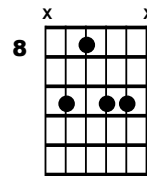

Take the A train

Tempo = 140

Duke Ellington

| | | | | | | | |
|-----|----|----|----|-----|-----|-----------|--------------|
| CM9 | /. | D9 | /. | D-9 | G13 | CM9 | D-9 / G13 |
| CM9 | /. | D9 | /. | D-9 | G13 | CM9 | G-9 / C7(#5) |
| FM9 | /. | /. | /. | D9 | /. | D-9 | G13 |
| CM9 | /. | D9 | /. | D-9 | G13 | CM9 / A-7 | D-9 / G13 |

CM9

C69

D9

D-9

G13

G-9

C7(#5)

FM9