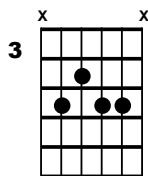

Take the A train

Tempo = 140

Duke Ellington

CM9	/.	D9	/.	D-9	G13	CM9	D-9 / G13
CM9	/.	D9	/.	D-9	G13	CM9	G-9 / C7(#5)
FM9	/.	/.	/.	D9	/.	D-9	G13
CM9	/.	D9	/.	D-9	G13	CM9 / A-7	D-9 / G13

D9