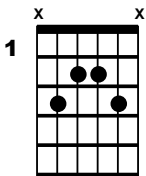

Take the A train

Tempo = 140

Duke Ellington

CM9	/.	D9	/.	D-9	G13	CM9	D-9 / G13
CM9	/.	D9	/.	D-9	G13	CM9	G-9 / C7(#5)
FM9	/.	/.	/.	D9	/.	D-9	G13
CM9	/.	D9	/.	D-9	G13	CM9 / A-7	D-9 / G13

C69