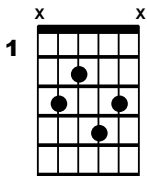

Take the A train

Tempo = 140

Duke Ellington

CM9	/.	D9	/.	D-9	G13	CM9	D-9 / G13
CM9	/.	D9	/.	D-9	G13	CM9	G-9 / C7(#5)
FM9	/.	/.	/.	D9	/.	D-9	G13
CM9	/.	D9	/.	D-9	G13	CM9 / A-7	D-9 / G13

CM9