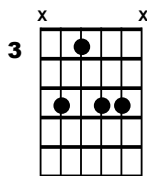

Take the A train

Tempo = 140

Duke Ellington

| | | | | | | | |
|-----|----|----|----|-----|-----|-----------|--------------|
| CM9 | /. | D9 | /. | D-9 | G13 | CM9 | D-9 / G13 |
| CM9 | /. | D9 | /. | D-9 | G13 | CM9 | G-9 / C7(#5) |
| FM9 | /. | /. | /. | D9 | /. | D-9 | G13 |
| CM9 | /. | D9 | /. | D-9 | G13 | CM9 / A-7 | D-9 / G13 |

CM9

C69

D9

D-9

G13

G-9

C7(#5)

FM9