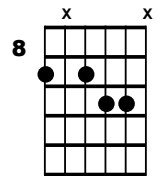

Take the A train

Tempo = 140

Duke Ellington

| | | | | | | | |
|-----|----|----|----|-----|-----|-----------|--------------|
| CM9 | /. | D9 | /. | D-9 | G13 | CM9 | D-9 / G13 |
| CM9 | /. | D9 | /. | D-9 | G13 | CM9 | G-9 / C7(#5) |
| FM9 | /. | /. | /. | D9 | /. | D-9 | G13 |
| CM9 | /. | D9 | /. | D-9 | G13 | CM9 / A-7 | D-9 / G13 |

CM9

C69

D9

D-9

G13

G-9

C7(#5)

FM9