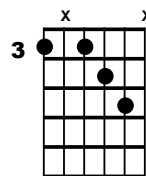

Take the A train

Tempo = 140

Duke Ellington

| | | | | | | | |
|-----|----|----|----|-----|-----|-----------|--------------|
| CM9 | /. | D9 | /. | D-9 | G13 | CM9 | D-9 / G13 |
| CM9 | /. | D9 | /. | D-9 | G13 | CM9 | G-9 / C7(#5) |
| FM9 | /. | /. | /. | D9 | /. | D-9 | G13 |
| CM9 | /. | D9 | /. | D-9 | G13 | CM9 / A-7 | D-9 / G13 |

CM9

C69

D9

D-9

G13

G-9

C7(#5)

FM9