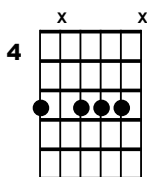

Take the A train

Tempo = 140

Duke Ellington

CM9	/.	D9	/.	D-9	G13	CM9	D-9 / G13
CM9	/.	D9	/.	D-9	G13	CM9	G-9 / C7(#5)
FM9	/.	/.	/.	D9	/.	D-9	G13
CM9	/.	D9	/.	D-9	G13	CM9 / A-7	D-9 / G13

A-7